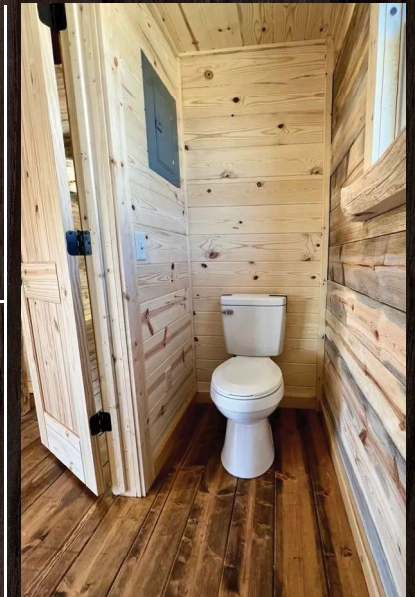

Contact Us Today

To learn more or schedule a visit to see the Ozark Cabin in person.

Your New Retreat Awaits

The Beautiful Ozark Cabin

www.securestoragesheds.com

Experience Authentic Amish Craftsmanship

Welcome to the **Ozark Cabin**—a cabin unlike anything you'll find in Texas, built with Amish-quality craftsmanship and attention to detail. The Ozark Cabin combines rustic charm with modern convenience, creating a perfect escape or living space for your family.

Built with Premium Quality:

Each **Ozark Cabin** comes standard with:

- ➔ **4x6 D-Logs** for that authentic log cabin feel.
- ➔ **R-19 Insulated Roof System** and **R-19 Insulated Wood Floor System** for energy efficiency and comfort.
- ➔ **1x8 Tongue & Groove Pine Ceilings and Soffits** for natural beauty and durability.
- ➔ **1-30" 9-Light Door** for a warm and welcoming entryway.
- ➔ **2-30"x48" Windows** to let in ample natural light.

Explore the Interior

The interior of the Ozark Cabin offers rustic elegance with modern amenities. Check out the beautiful kitchen with Hickory cabinets, solidwood floors, and high-quality appliances. The space is designed to be cozy yet functional, perfect for your weekend getaway or year-round living.

- ➔ **Customizable Interiors:** From kitchen layouts to loft spaces, you can make this cabin truly yours.
- ➔ **Open Floor Plan:** Featuring vaulted ceilings and exposed beams, the Ozark Cabin feels spacious and airy.